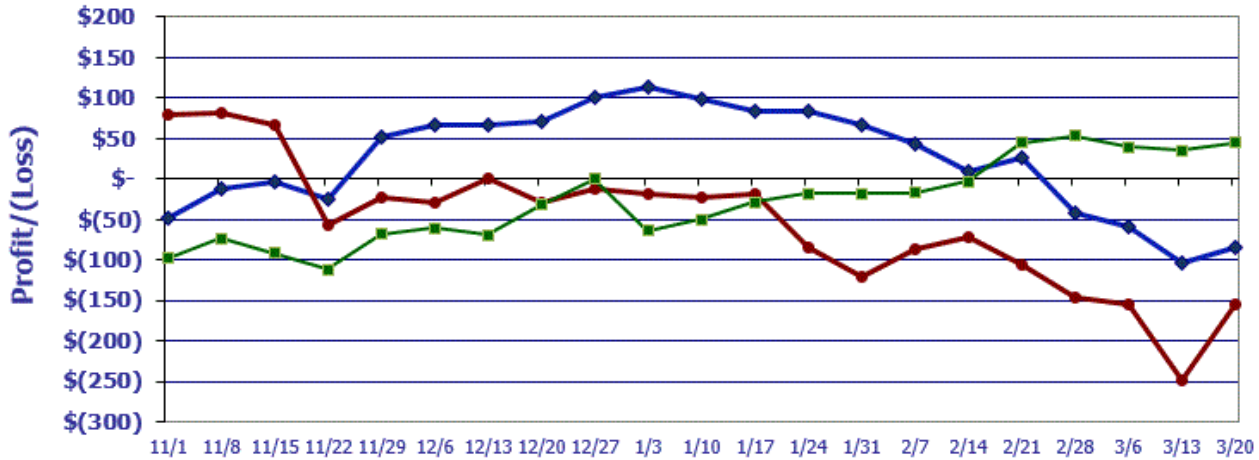

Feedyard Close-Outs for the weeks ending...

www.cattlerange.com